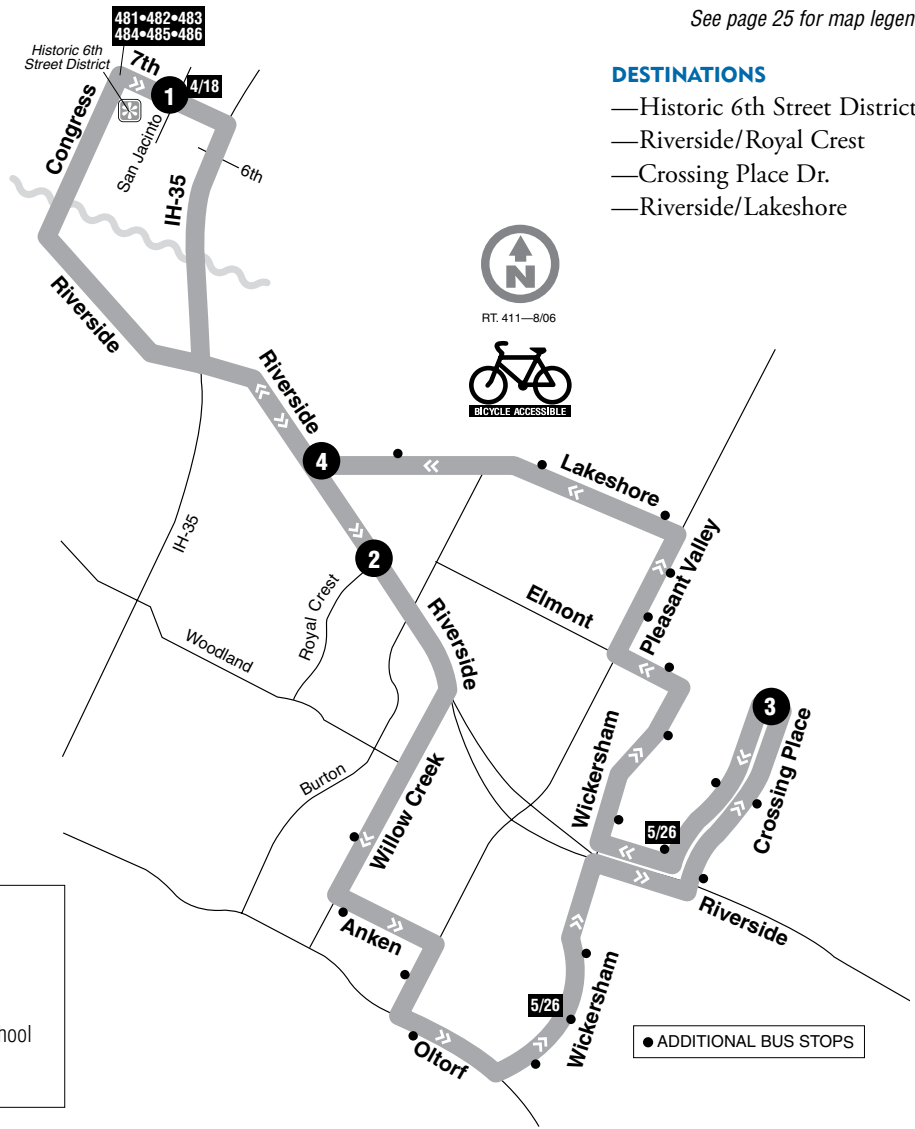

ROUTE 411

E-Bus/Riverside

DESTINATIONS

- Historic 6th Street District
- Riverside/Royal Crest
- Crossing Place Dr.
- Riverside/Lakeshore

Notes:

This service operates on Thursday, Friday and Saturday only.
 Service operates during University of Texas school year, excluding breaks and summer.

411 THURSDAY-SATURDAY COUNTERCLOCKWISE

7TH AT SAN JACINTO 1	RIVERSIDE AT ROYAL CREST 2	CROSSING PLACE 3	LAKESHORE AT RIVERSIDE 4	7TH AT SAN JACINTO 1	To Route/Garage
—	8:30	8:40	8:48	8:56	
—	8:55	9:05	9:13	9:21	
9:10	9:20	9:30	9:38	9:46	
9:35	9:45	9:55	10:03	10:11	
10:00	10:10	10:20	10:28	10:36	
10:25	10:35	10:45	10:53	11:01	
10:50	11:00	11:10	11:18	11:26	
11:15	11:25	11:35	11:43	11:51	
11:40	11:50	12:00	12:08	12:16	
12:05	12:15	12:25	12:33	12:41	
12:30	12:40	12:50	12:58	1:06	
12:55	1:05	1:15	1:23	1:31	
1:20	1:30	1:40	1:48	1:56	
1:45	1:55	2:05	2:13	2:21	
2:10	2:20	2:30	2:38	2:46	
2:35	2:45	2:55	3:03	—	G
3:00	3:10	3:20	3:28	—	G