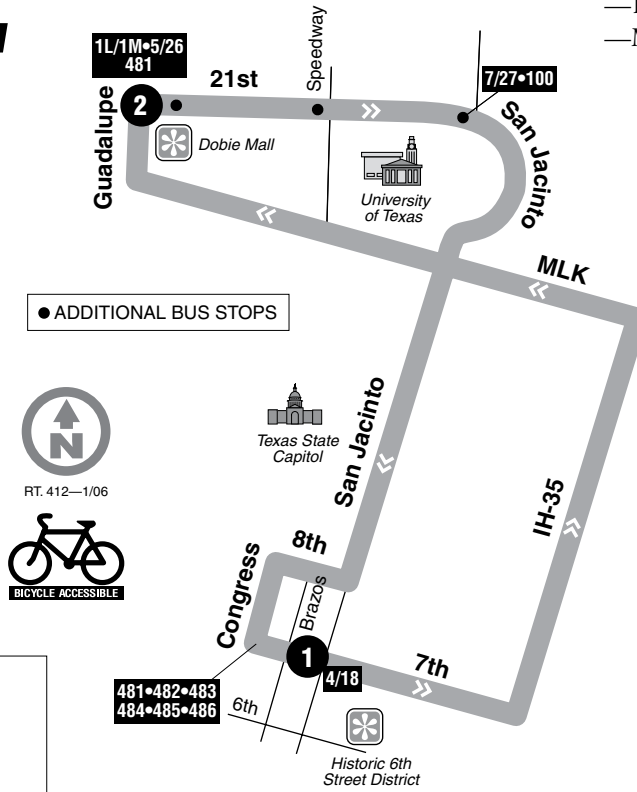

ROUTE

412

E-Bus/Main Campus

DESTINATIONS

- Historic 6th Street District
- Main Campus

● ADDITIONAL BUS STOPS

RT. 412—1/06

Notes:

This service operates on Thursday, Friday and Saturday only.
 Service operates during University of Texas school year, excluding breaks and summer.

412 THURS.—SAT./NORTHBOUND

412 THURS.—SAT./SOUTHBOUND

412 THURS.—SAT./NORTHBOUND		412 THURS.—SAT./SOUTHBOUND	
DEPARTS 7TH AT SAN JACINTO	GUADALUPE AT 21ST	GUADALUPE AT 21ST	ARRIVES 7TH AT SAN JACINTO
1	2	2	1
9:00	9:10	8:50	8:57
9:20	9:30	9:10	9:17
9:40	9:50	9:30	9:37
10:00	10:10	9:50	9:57
10:30	10:40	10:10	10:17
10:45	10:55	10:25	10:32
11:00	11:10	10:40	10:47
11:15	11:25	10:55	11:02
11:30	11:40	11:10	11:17
11:45	11:55	11:25	11:32
12:00	12:10	11:40	11:47
12:15	12:25	11:55	12:02
12:30	12:40	12:10	12:17
12:45	12:55	12:25	12:32
1:00	1:10	12:40	12:47
1:15	1:25	12:55	1:02
1:30	1:40	1:10	1:17
1:45	1:55	1:25	1:32
2:00	2:10	1:40	1:47
2:15	2:25	1:55	2:02
2:30	2:40	2:10	2:17
2:45	2:55	2:25	2:32
3:00	3:10	2:40	2:47

To Route/Garage

To Route/Garage

G
G