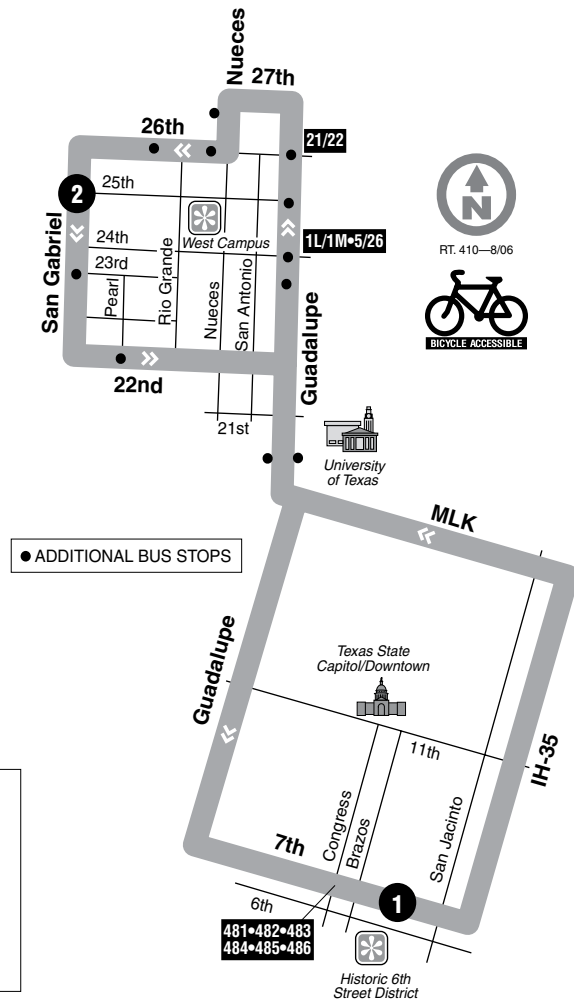

**DESTINATIONS**

- Historic 6th Street District
- West Campus

# ROUTE 410

**E-Bus/West Campus**

**Notes:**  
 This service operates on Thursday, Friday and Saturday only.  
 Service operates during University of Texas school year, excluding breaks and summer.

**410 THURS.-SAT./NORTHBOUND**      **410 THURS.-SAT./SOUTHBOUND**

410 THURS.-SAT./NORTHBOUND		410 THURS.-SAT./SOUTHBOUND	
DEPARTS 7TH AT SAN JACINTO <b>1</b>	SAN GABRIEL AT 25TH <b>2</b>	SAN GABRIEL AT 25TH <b>2</b>	ARRIVES 7TH AT SAN JACINTO <b>1</b>
		To Route/Garage	To Route/Garage
9:00	9:16	8:36	8:50
9:20	9:36	8:56	9:10
9:40	9:56	9:16	9:30
10:00	10:16	9:36	9:50
10:30	10:46	9:56	10:10
10:45	11:01	10:16	10:30
11:00	11:16	10:31	10:45
11:15	11:31	10:46	11:00
11:30	11:46	11:01	11:15
11:45	12:01	11:16	11:30
12:00	12:16	11:31	11:45
12:15	12:31	11:46	12:00
12:30	12:46	12:01	12:15
12:45	1:01	12:16	12:30
1:00	1:16	12:31	12:45
1:15	1:31	12:46	1:00
1:30	1:46	1:01	1:15
1:45	2:01	1:16	1:30
2:00	2:16	1:31	1:45
2:15	2:31	1:46	2:00
2:30	2:46	G	2:15
2:45	3:01	G	2:30
3:00	3:16	G	2:45