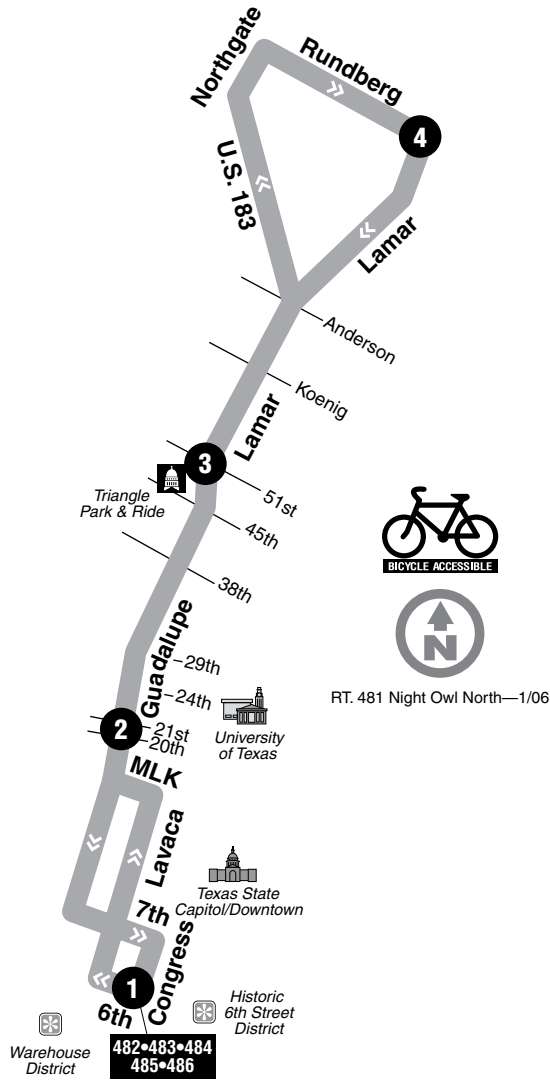

# Night Owl North

## DESTINATIONS

- Historic 6th Street District
- Downtown
- University of Texas
- Triangle Park & Ride
- Lamar/51st
- Lamar/Rundberg

See page 22 for map legend.

## 481 TUESDAY–SUNDAY/NORTHBOUND

6TH AT CONGRESS <b>1</b>	GUADALUPE AT 20TH <b>2</b>	LAMAR AT 51ST <b>3</b>	LAMAR AT RUNDBERG <b>4</b>	To Route/Garage
12:10 a.m.	12:16	12:25	12:40	
12:40	12:46	12:55	1:10	
1:10	1:16	1:25	1:40	
1:40	1:46	1:55	2:10	
2:10	2:16	2:25	2:40	
2:40	2:46	2:55	3:10	
3:10	3:16	3:25	3:40	G

## 481 TUESDAY–SUNDAY/SOUTHBOUND

LAMAR AT RUNDBERG <b>4</b>	LAMAR AT 51ST <b>3</b>	GUADALUPE AT 21ST <b>2</b>	6TH AT CONGRESS <b>1</b>	To Route/Garage
12:40 a.m.	12:48	12:55	1:01	483
1:10	1:18	1:25	1:31	482
1:40	1:48	1:55	2:01	483
2:10	2:18	2:25	2:31	482
2:40	2:48	2:55	3:01	483
3:10	3:18	3:25	3:31	G