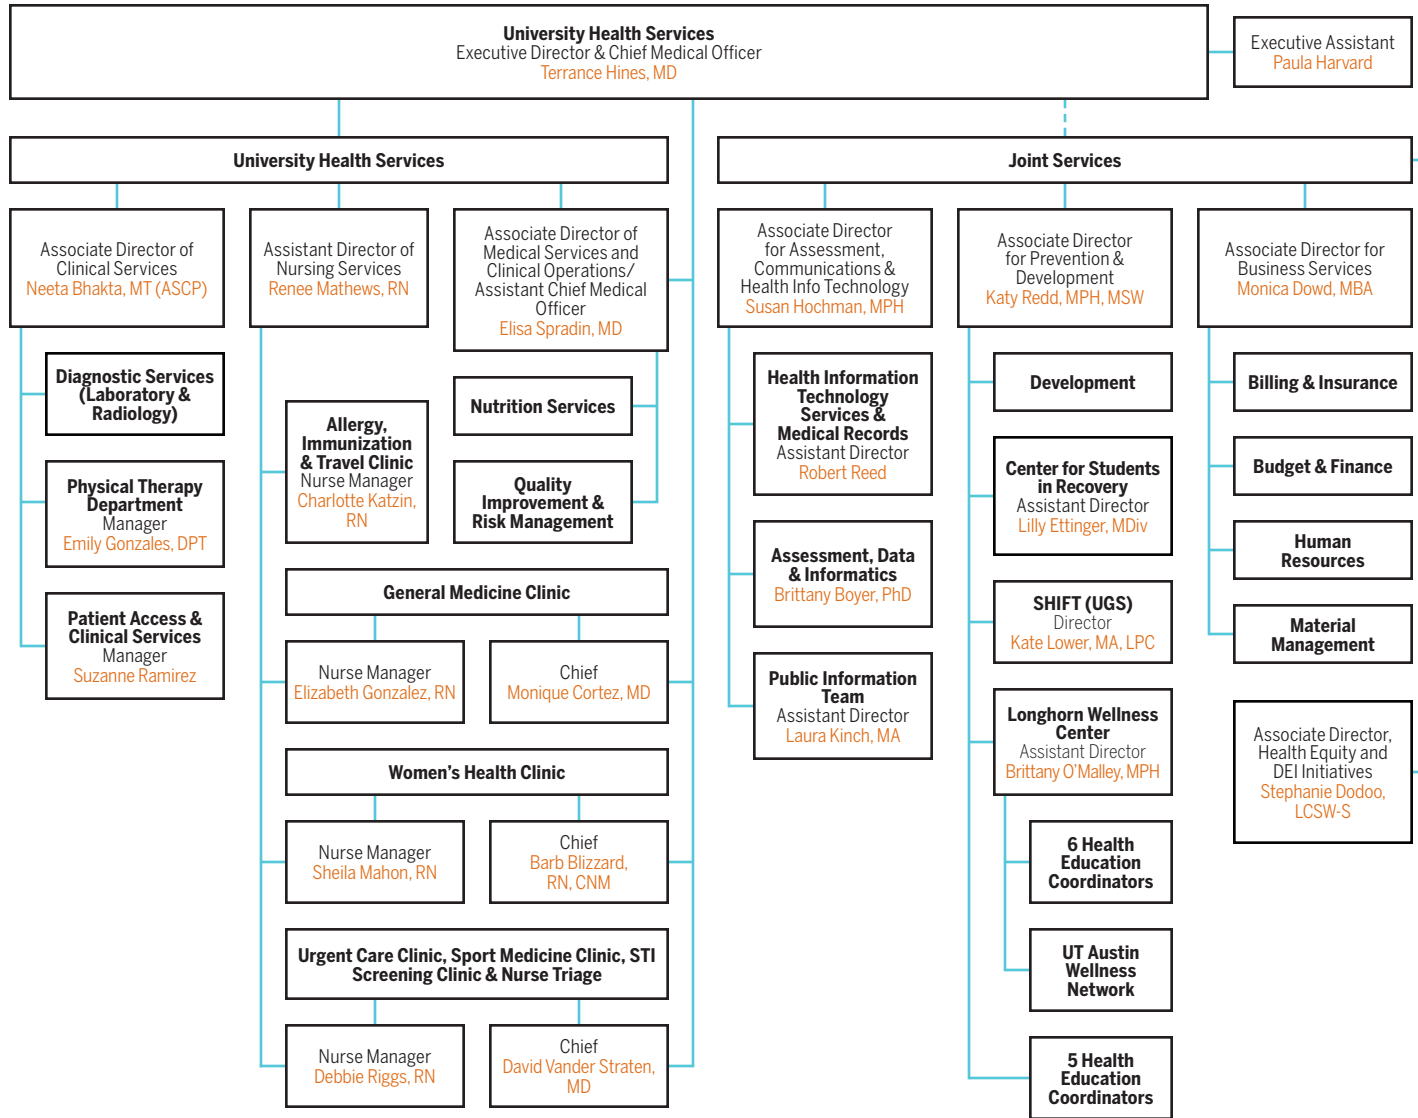

The University of Texas at Austin  
**University Health Services**  
 Division of Student Affairs

# UHS ORGANIZATIONAL CHART